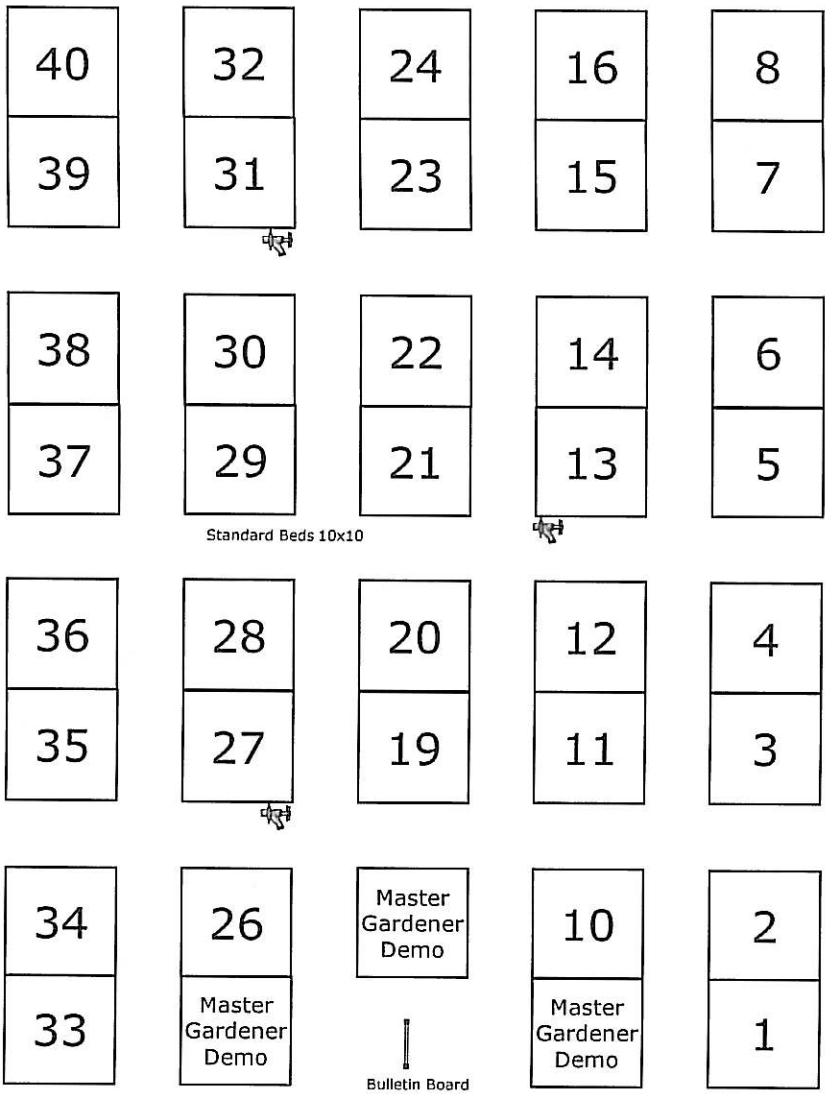

Blue Springs
Community
Garden

Standard Beds 10x10

Raised Beds
4 x 12

Master
Gardener
Demo

Bulletin Board

Master
Gardener
Demo

Master
Gardener
Demo

Parking Lot